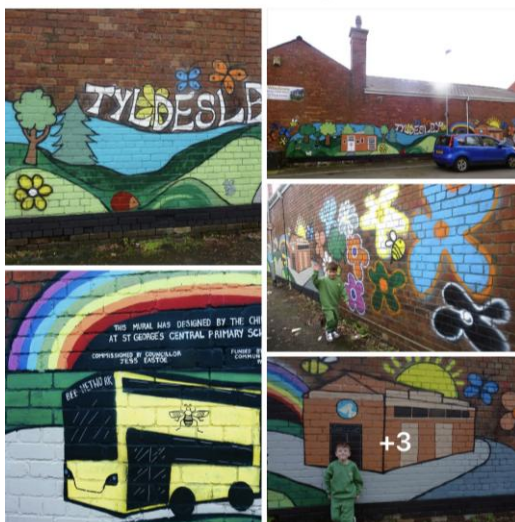

## Tyldesley Mural: March 2026 – April 2026

**'Never settle for less than your best'**

Jesus said, 'I am the light of the world. Whoever follows Me will not walk in darkness, but will have the light of life.' John 8:12

## Tyldesley Mural: March 2026 – April 2026

***'Never settle for less than your best'***

*Jesus said, 'I am the light of the world. Whoever follows Me will not walk in darkness, but will have the light of life.' John 8:12*

## Tyldesley Mural: March 2026 – April 2026

Susan Szkilnyk contributed to the album Mural designed by pupils of Tyldesley St ... in Tyldesley, Astl...  
1h · 📍

Went for a walk with my grandson to where we grew up, played, grew vegetables on our allotment and was pleasantly surprised to see this wonderful mural designed by the pupils at my old school. At last somebody has thoughtfully added the children instead of all adult entertainment. Well done to all those involved in covering up what was an unsightly mess on that wall. It looks amazing <3